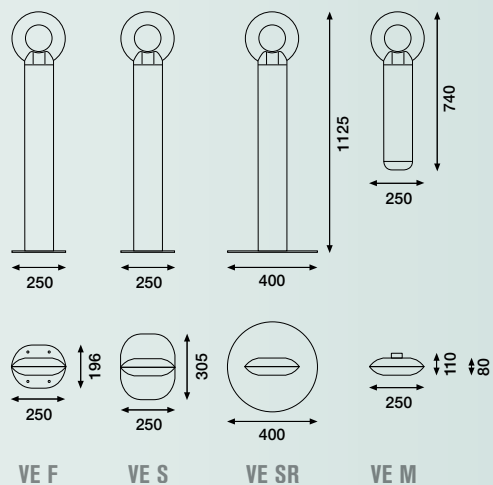

Locking mechanism of the head with triangle key.

Easy emptying and cleaning of the ashtray.