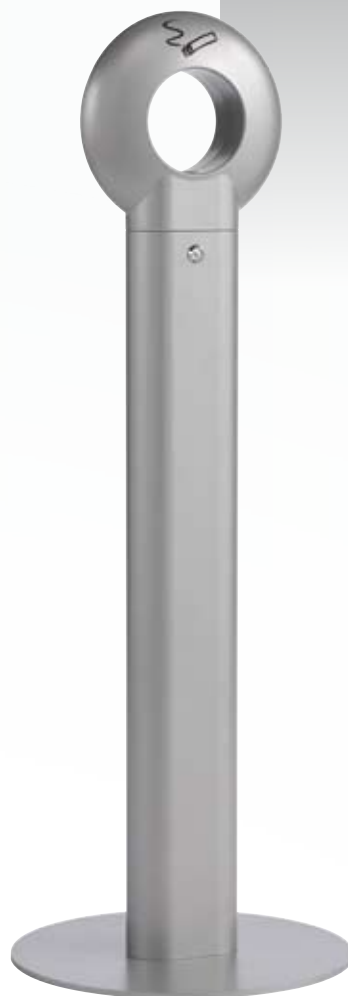

CATALOGUE PAGES

NEW

Vesuvio

Design Luis JARAMILLO

The original design of Luis Jaramillo gives to Vesuvio outdoor ashtray a much better aesthetical value than the usual.

Functional above all, it has been cleverly studied to make easy location of the ashtray and its emptying and cleaning. The different versions allows its integration in all kind of environments even the more elegant and design conscious.

For more information on this product download the technical sheet on www.manade.com

Head finish

08 Chromed

Body and head finishes

24 Black

27 Anthracite grey

29 Silver

VESUVIO to be fixed on floor
VE F + finish

VESUVIO on base
VE S + finish

VESUVIO on larger base
VE SR + finish

VESUVIO wall mounted
VE M + finish

Body and base finishes :

24 Black, 27 Anthracite Grey RAL 7043, 29 Silver RAL 9006

Head finishes :

08 Chromed, 24 Black, 27 Anthracite Grey RAL 7043, 29 Silver RAL 9006

Locking mechanism of the head with triangle key.

Easy emptying and cleaning of the ashtray.